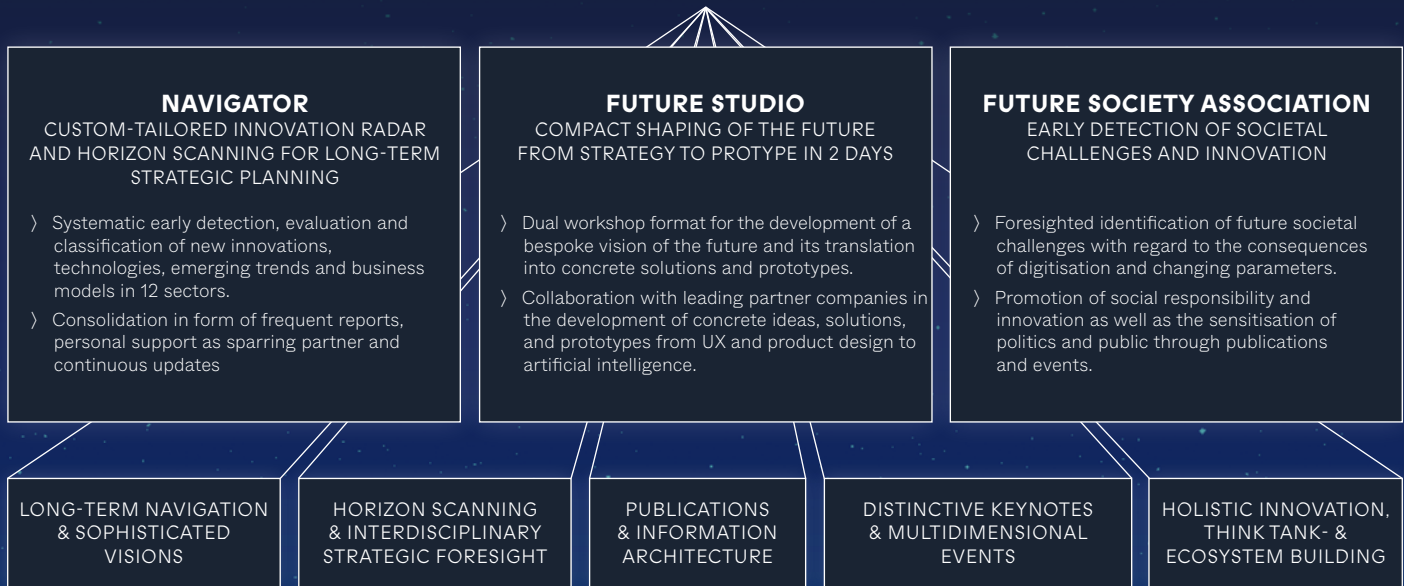

CURATING THE FUTURE

W.I.R.E.

WEB FOR INTERDISCIPLINARY RESEARCH AND EXPERTISE
THINK TANK FOR BUSINESS, SCIENCE AND SOCIETY

The highly dynamic nature of the digital transformation and the societal value shift make the systematic, early, but also critical examination of the parameters of the future a crucial prerequisite for sustainable innovation in business, science and society.

For over ten years, W.I.R.E. has been dealing with long-term developments at the intersection of science and industry to prepare the present for the future and to actively shape it. W.I.R.E. also puts this expertise at the service of its partnering organisations. In addition to the emphasis on the digital transformation, our focus lies on the topics of health, real estate, mobility, financial services and the future of work.

The interdisciplinary research focus, in combination with highly critical thinking and a keen sense for the reality of the market and for creativity, forms the basis for the shaping of a bespoke future. W.I.R.E. consistently and courageously looks beyond the boundaries of the mainstream.